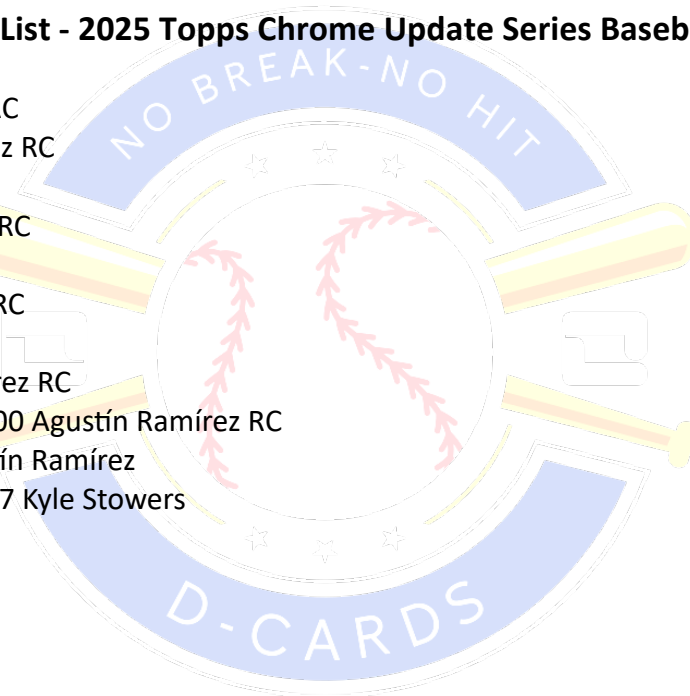

Miami Marlins Team Set List - 2025 Topps Chrome Update Series Baseball Checklist

Base - USC4 Victor Mesa Jr. RC
Base - USC38 Agustín Ramírez RC
Base - USC50 Kyle Stowers
Base - USC56 Eric Wagaman RC
Base - USC86 Liam Hicks RC
Base - USC181 Cade Gibson RC
Base - USC183 Max Meyer
Base - USC200 Agustín Ramírez RC
Base Image Variation - USC200 Agustín Ramírez RC
1990 Auto - 90CUA-AR Agustín Ramírez
2025 All-Star Game - ASGC-37 Kyle Stowers
Auto - AC-CGI Cade Gibson
Auto - AC-EW Eric Wagaman
Auto - AC-KS Kyle Stowers
Auto - AC-LAR Luarbert Arias
Auto - AC-MM Max Meyer
Auto - AC-PM Patrick Monteverde
Auto - AC-RG Ryan Gusto
Auto - AC-VM Victor Mesa Jr.
Auto - RA-AR Agustín Ramirez
Auto - RA-GC Griffin Conine
Chromeography - CHRU-AR Agustín Ramírez
Dual Auto - DA-NR Connor Norby/Agustín Ramírez
Dual Auto - DA-RR Agustín Ramírez/Ivan Rodríguez
Fanatics Authentics Redemption - Ichiro
Mickey & Friends - MLBA-24 Goofy
MLB Debut Patch Auto - RDPA-AG Agustín Ramírez
MLB Debut Patch Auto - RDPA-AKI Austin Kitchen
MLB Debut Patch Auto - RDPA-GCO Griffin Conine
MLB Debut Patch Auto - RDPA-JB Jonathan Bermúdez
MLB Debut Patch Auto - RDPA-JSA Javier Sanoja
MLB Debut Patch Auto - RDPA-LI Liam Hicks