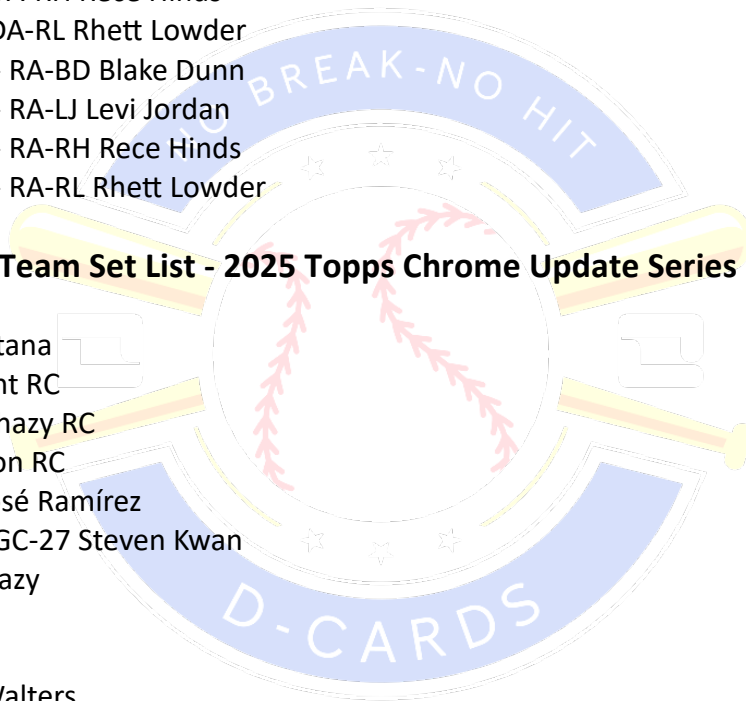

Cleveland Guardians Team Set List - 2025 Topps Chrome Update Series Baseball Checklist

Base - USC11 Carlos Santana
Base - USC103 Nic Enright RC
Base - USC119 Doug Nikhazy RC
Base - USC187 Will Wilson RC
1990 Auto - 90CUA-JR José Ramírez
2025 All-Star Game - ASGC-27 Steven Kwan
Auto - AC-DN Doug Nikhazy
Auto - AC-NE Nic Enright
Auto - AC-ZK Zak Kent
Auto - RA-AW Andrew Walters
Chromeography - CHRU-JRA José Ramírez
Fanatics Authentics Redemption - Tanner Bibee
Fortune 15 - F15-8 José Ramírez
Mickey & Friends - MLBA-11 Donald Duck
MLB Debut Patch Auto - RDPA-AMA Angel Martínez
MLB Debut Patch Auto - RDPA-AW Andrew Walters
MLB Debut Patch Auto - RDPA-CG Connor Gillispie
MLB Debut Patch Auto - RDPA-DN Doug Nikhazy
MLB Debut Patch Auto - RDPA-DS Daniel Schneemann
MLB Debut Patch Auto - RDPA-ES Erik Sabrowski
MLB Debut Patch Auto - RDPA-JNO Jhonkensy Noel
MLB Debut Patch Auto - RDPA-NE Nic Enright
MLB Debut Patch Auto - RDPA-WI Will Wilson
MLB Debut Patch Auto - RDPA-ZK Zak Kent
Rookie Debut Auto - CRDA-AMA Angel Martínez
Rookie Debut Auto - CRDA-DS Daniel Schneemann