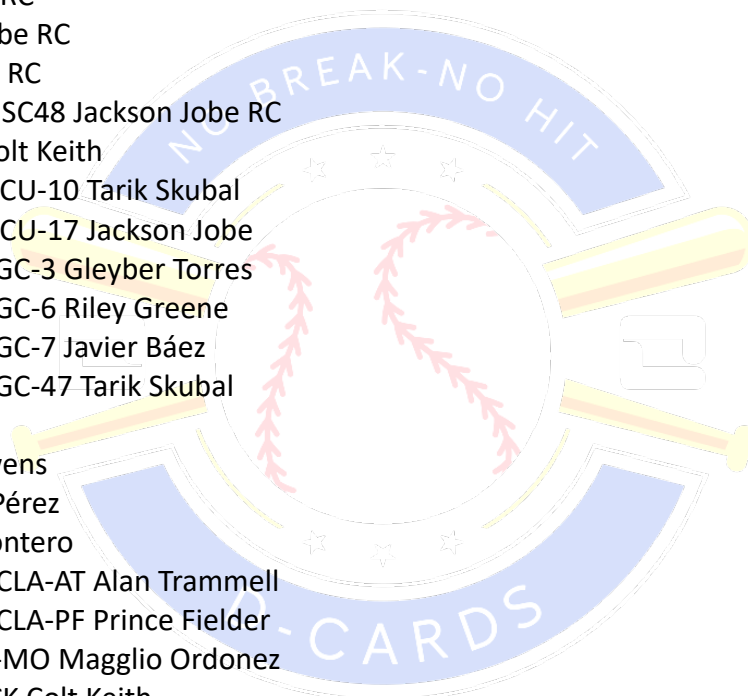

Base - USC10 Chris Paddack
Base - USC21 Gage Workman RC
Base - USC27 Spencer Torkelson
Base - USC43 Chase Lee RC
Base - USC48 Jackson Jobe RC
Base - USC121 Jace Jung RC
Base Image Variation - USC48 Jackson Jobe RC
Base CupFractor - 180 Colt Keith
1990 Topps Chrome - 90CU-10 Tarik Skubal
1990 Topps Chrome - 90CU-17 Jackson Jobe
2025 All-Star Game - ASGC-3 Gleyber Torres
2025 All-Star Game - ASGC-6 Riley Greene
2025 All-Star Game - ASGC-7 Javier Báez
2025 All-Star Game - ASGC-47 Tarik Skubal
Auto - AC-CLE Chase Lee
Auto - AC-TOW Tyler Owens
Auto - AC-WP Wenceel Pérez
Auto - RA-KM Keider Montero
Chrome Legends Auto - CLA-AT Alan Trammell
Chrome Legends Auto - CLA-PF Prince Fielder
Chromeography - CHRU-MO Magglio Ordonez
CupFractor Auto - CUP-CK Colt Keith
Fanatics Authentics Redemption - Tarik Skubal
Home Field Advantage - HA-46 Tarik Skubal
Mickey & Friends - MLBA-13 Donald Duck
MLB Debut Patch Auto - RDPA-BHU Brant Hurter
MLB Debut Patch Auto - RDPA-BS Bryan Sammons
MLB Debut Patch Auto - RDPA-CL Chase Lee
MLB Debut Patch Auto - RDPA-DD Dillon Dingler
MLB Debut Patch Auto - RDPA-JJ Jace Jung
MLB Debut Patch Auto - RDPA-JJO Jackson Jobe
MLB Debut Patch Auto - RDPA-JMY Justyn-Henry Malloy
MLB Debut Patch Auto - RDPA-KMO Keider Montero
MLB Debut Patch Auto - RDPA-OW Tyler Owens
MLB Debut Patch Auto - RDPA-TMA Ty Madden
MLB Debut Patch Auto - RDPA-TS Trey Sweeney
Rookie Debut Auto - CRDA-DD Dillon Dingler
Rookie Debut Auto - CRDA-JJ Jace Jung