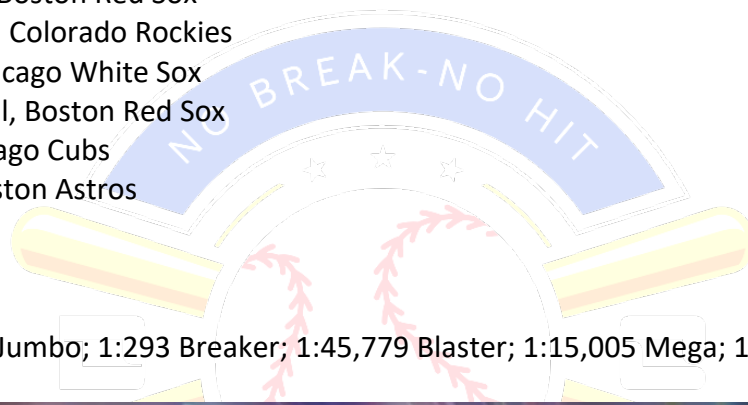

- F15-4 Manny Machado, San Diego Padres
- F15-5 Kyle Tucker, Chicago Cubs
- F15-6 Shohei Ohtani, Los Angeles Dodgers
- F15-7 Vladimir Guerrero Jr., Toronto Blue Jays
- F15-8 José Ramírez, Cleveland Guardians
- F15-9 Pete Alonso, New York Mets
- F15-10 Pete Crow-Armstrong, Chicago Cubs
- F15-11 Alex Bregman, Boston Red Sox
- F15-12 Rafael Devers, San Francisco Giants
- F15-13 Freddie Freeman, Los Angeles Dodgers
- F15-14 Hyeeseong Kim, Los Angeles Dodgers
- F15-15 Corbin Carroll, Arizona Diamondbacks
- F15-16 Nolan Arenado, St. Louis Cardinals
- F15-17 Andrew McCutchen, Pittsburgh Pirates
- F15-18 Jacob Wilson, Athletics
- F15-19 Drake Baldwin, Atlanta Braves
- F15-20 Marcelo Mayer, Boston Red Sox
- F15-21 Chase Dollander, Colorado Rockies
- F15-22 Edgar Quero, Chicago White Sox
- F15-23 Kristian Campbell, Boston Red Sox
- F15-24 Matt Shaw, Chicago Cubs
- F15-25 Cam Smith, Houston Astros