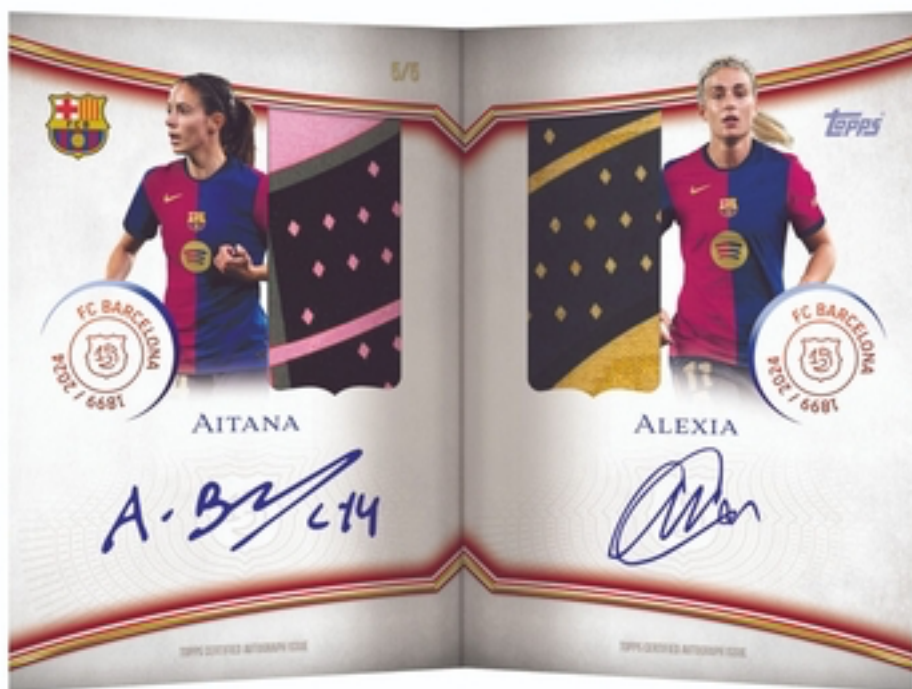

Cream of the Crop Autographs Checklist

5 karet.

Pouze Deluxe.

CC-AB Aitana Bonmatí
CC-AP Alexia Putellas
CC-HS Hristo Stoichkov
CC-LM Lionel Messi
CC-RN Ronaldinho

Femeni Power Autograph Relic Book Checklist