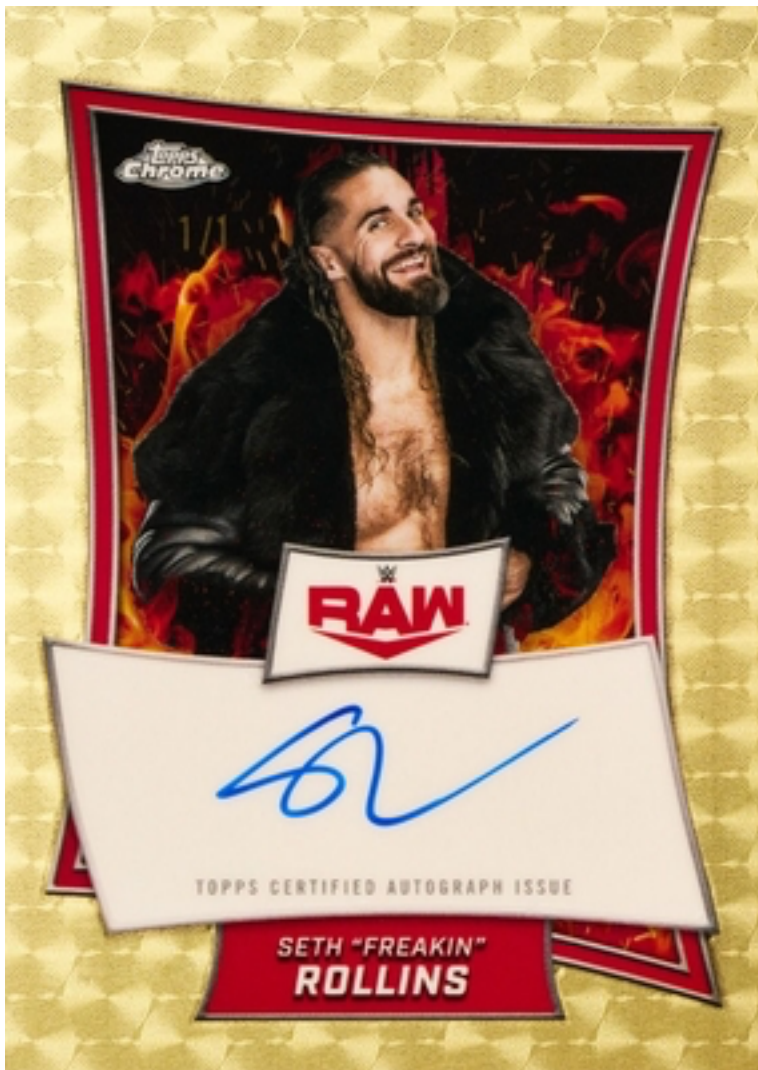

37 karet.

1:157 hobby, 1:478 mega, 1:2,344 value.

Paralelky:

- Refractors – (1:72 hobby, 1:220 mega, 1:1,080 value)
- Geometric Refractors – (1:3 breaker)
- Blue Refractors – /150 (1:84 hobby, 1:258 mega, 1:1,262 value)
- Gold Refractors – /50 (1:247 hobby, 1:753 mega, 1:3,693 value)
- Gold Geometric Refractors – /50 (1:7 breaker)
- Orange Refractors – /25 (1:494 hobby, 1:1,510 mega, 1:7,400 value)
- Orange Geometric Refractors – /25 (1:13 breaker)
- Black Refractors – /10 (1:1,231 hobby, 1:3,761 mega, 1:18,435 value)
- Purple Geometric Refractors – /10 (1:34 breaker)
- Red Refractors – /5 (1:2,457 hobby, 1:7,504 mega, 1:36,778 value)
- Red Geometric Refractors – /5 (1:68 breaker)
- Black Geometric Refractors – /2 (1:172 breaker)
- Superfractors – 1/1 (1:12,283 hobby, 1:37,520 mega, 1:183,890 value)

RBA-AKI Akira Tozawa – Raw

RBA-ALB Alba Fyre – Raw

RBA-ALE Alexa Bliss – Raw

RBA-ASU Asuka – Raw