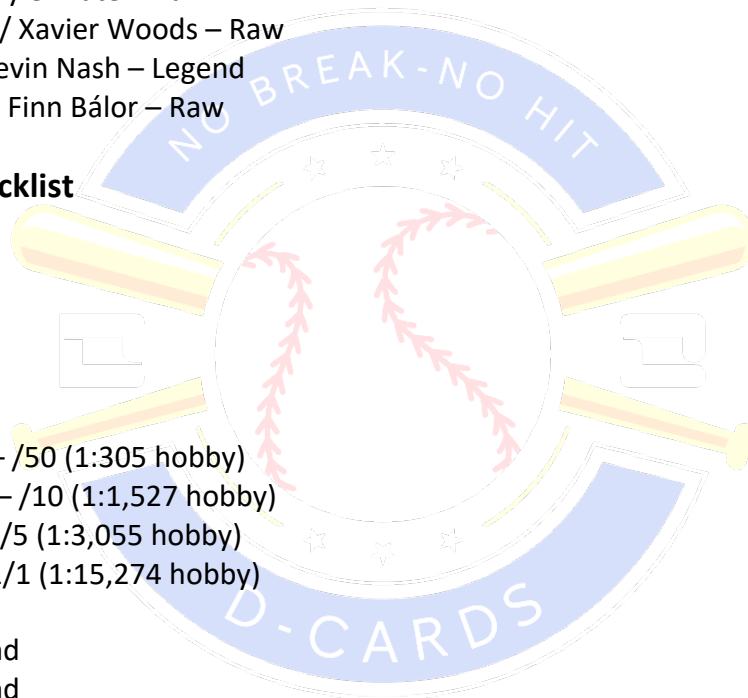

TAG-ADU Grayson Waller / Austin Theory – Smackdown
TAG-AOP Rezar / Akam – Raw
TAG-AWT R-Truth / The Miz – Raw
TAG-BLD Tama Tonga / Solo Sikoa – Smackdown
TAG-DCL Dakota Kai / Iyo Sky – Raw
TAG-DGX Triple H / Shawn Michaels – Legend
TAG-DIY Tommaso Ciampa / Johnny Gargano – Smackdown
TAG-HHT Stevie Ray / Booker T – Legend
TAG-IMP Ludwig Kaiser / Gunther – Raw
TAG-KBW Asuka / Kairi Saine – Smackdown
TAG-LWO Cruz Del Toro / Joaquin Wilde – Raw
TAG-NCR Pete Dunne / Tyler Bate – Raw
TAG-NEW Kofi Kingston / Xavier Woods – Raw
TAG-NWO Scott Hall / Kevin Nash – Legend
TAG-TJD JD McDonagh / Finn Bálor – Raw

The Time Is Now Checklist

25 karet.
1:10 hobby.

Paralelky:

- Gold Refractors – /50 (1:305 hobby)
- Black Refractors – /10 (1:1,527 hobby)
- Red Refractors – /5 (1:3,055 hobby)
- Superfractors – 1/1 (1:15,274 hobby)

TIN-1 John Cena – Legend
TIN-2 John Cena – Legend
TIN-3 John Cena – Legend
TIN-4 John Cena – Legend
TIN-5 John Cena – Legend
TIN-6 John Cena – Legend
TIN-7 John Cena – Legend
TIN-8 John Cena – Legend
TIN-9 John Cena – Legend
TIN-10 John Cena – Legend
TIN-11 John Cena – Legend
TIN-12 John Cena – Legend
TIN-13 John Cena – Legend
TIN-14 John Cena – Legend
TIN-15 John Cena – Legend
TIN-16 John Cena – Legend
TIN-17 John Cena – Legend
TIN-18 John Cena – Legend